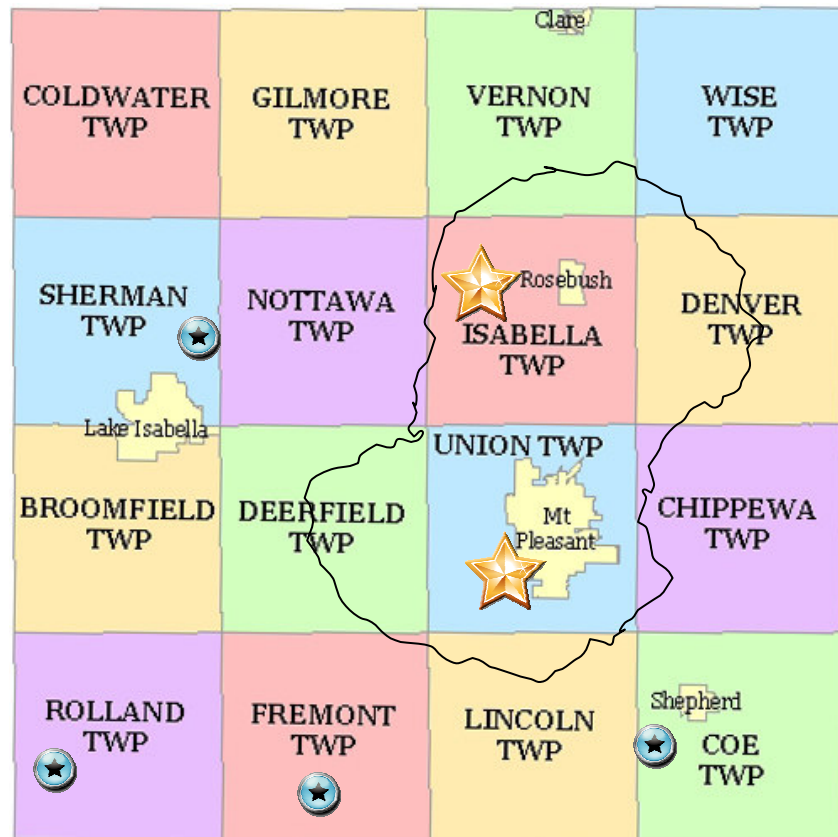

Chippewa River District Library System

In 1998, the Chippewa River District Library system was established. The district area encompasses the City of Mt. Pleasant, the Mt. Pleasant Public School System and Union Township. Two trustees are appointed by each of the public agencies comprising the Chippewa River District Library system. The Chippewa River District Library is funded by a millage levied in the district area. The millage was renewed for another 10 years in 2008. A contract between CRDL and Isabella County provides library service to out-of-district residents. The board of trustees, as representatives of the library's service area, constitute the body which is officially responsible for the operation of the library.

The district area includes Veterans Memorial Library in Mt. Pleasant and Faith Johnston Memorial Library in Rosebush. It is through the contract with Isabella County that the district library operates four additional branches; Coe Township Library in Shepherd, Fremont Township Library in Winn, Rolland Township Library in Blanchard, and Weidman Public Library in Weidman.

In-District Pop.: 43,220
Out-District Pop.: 20,503
Total Service Pop.: 63,723

Very Rough drawing of CRDL boundaries

-  In-District Library locations (approximation)
-  Out-District Library locations (approximation)